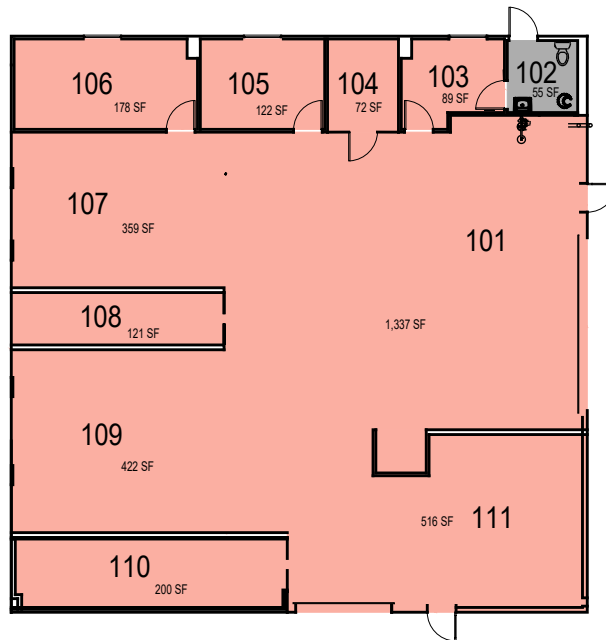

050-M

050-J

March 2022

CAL POLY

Bishop Warehouse, Rose
Float, ITS Storage
E-Surplus

FACILITIES MANAGEMENT AND DEVELOPMENT

Space Data http://afd.calpoly.edu/facilities/spacefacility/space_data.asp

000 UNASSIGN	400 STUDY	800 HEALTH
100 CLASS	500 SPECIAL	900 RESIDENTIAL
200 LAB	600 GENERAL	
300 OFFICE	700 SUPPORT	

Room Use

1" = 20'

050-K

050-L

March 2022

Bishop Warehouse, Rose
Float, ITS Storage
Rose Float & Storage

000 UNASSIGN	400 STUDY	800 HEALTH
100 CLASS	500 SPECIAL	900 RESIDENTIAL
200 LAB	600 GENERAL	
300 OFFICE	700 SUPPORT	

Room Use

1" = 20'