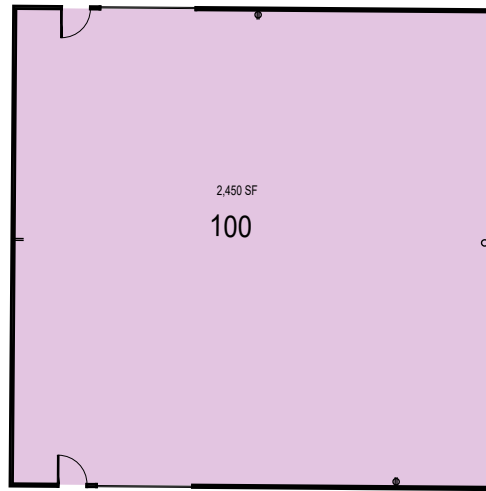

050-M

050-J

March 2022

CAL POLY

Bishop Warehouse, Rose
Float, ITS Storage
E-Surplus

FACILITIES MANAGEMENT AND DEVELOPMENT

Space Data http://afd.calpoly.edu/facilities/spacefacility/space_data.asp

000 UNASSIGN	400 STUDY	800 HEALTH
100 CLASS	500 SPECIAL	900 RESIDENTIAL
200 LAB	600 GENERAL	
300 OFFICE	700 SUPPORT	

Room Use

1" = 20'

050-K

050-L

March 2022

Bishop Warehouse, Rose
Float, ITS Storage
Rose Float & Storage

000 UNASSIGN	400 STUDY	800 HEALTH
100 CLASS	500 SPECIAL	900 RESIDENTIAL
200 LAB	600 GENERAL	
300 OFFICE	700 SUPPORT	

Room Use

1" = 20'