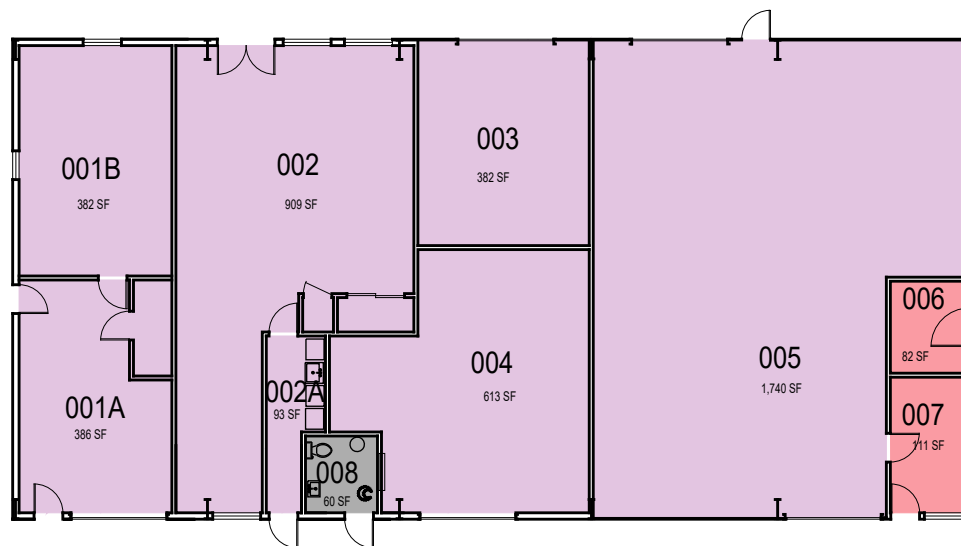

050-M

050-J

March 2022

CAL POLY

Bishop Warehouse, Rose
Float, ITS Storage
E-Surplus

FACILITIES MANAGEMENT AND DEVELOPMENT

Space Data http://afd.calpoly.edu/facilities/spacefacility/space_data.asp

000 UNASSIGN	400 STUDY	800 HEALTH
100 CLASS	500 SPECIAL	900 RESIDENTIAL
200 LAB	600 GENERAL	
300 OFFICE	700 SUPPORT	

Room Use

1" = 20'

050-K

050-L

March 2022

Bishop Warehouse, Rose
Float, ITS Storage
Rose Float & Storage

000 UNASSIGN	400 STUDY	800 HEALTH
100 CLASS	500 SPECIAL	900 RESIDENTIAL
200 LAB	600 GENERAL	
300 OFFICE	700 SUPPORT	

Room Use

1" = 20'